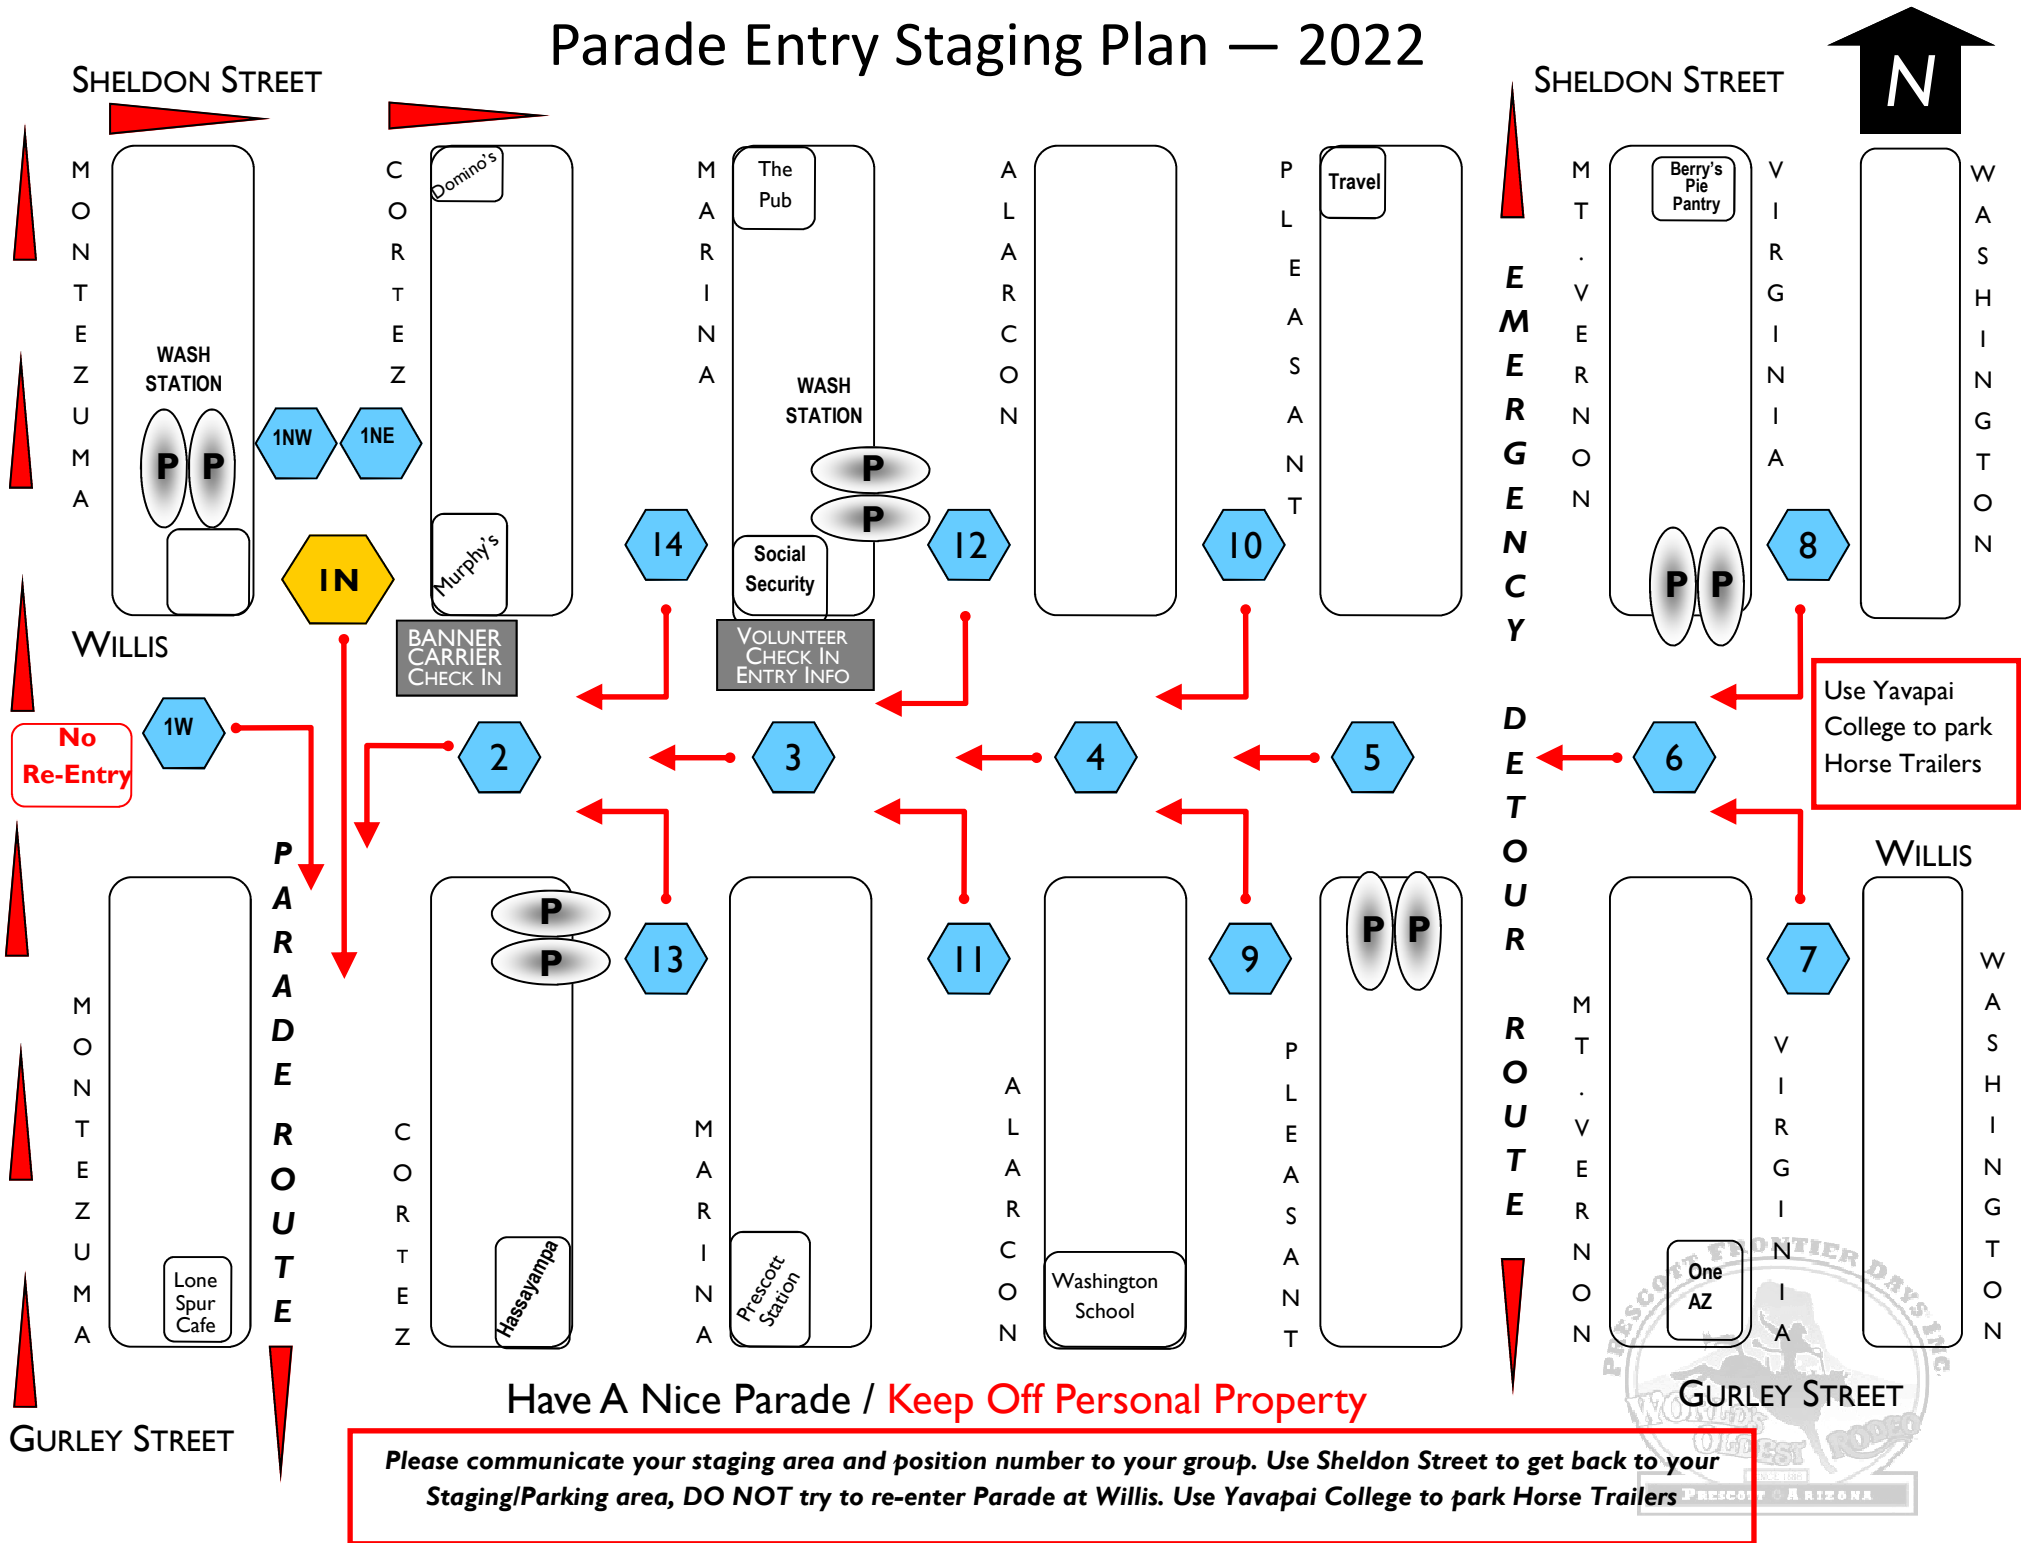

# Parade Entry Staging Plan — 2022

Have A Nice Parade / **Keep Off Personal Property**

**Please communicate your staging area and position number to your group. Use Sheldon Street to get back to your Staging/Parking area, DO NOT try to re-enter Parade at Willis. Use Yavapai College to park Horse Trailers**